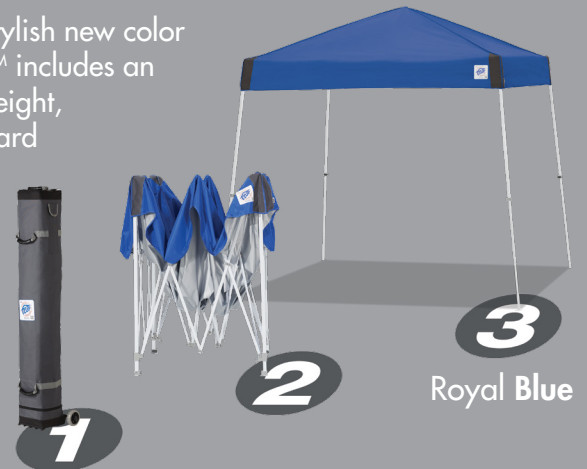

E-Z UP® VISTA™ INSTANT SHELTER®

NEW

FUN TO USE. E-Z TO SET UP. BUILT TO LAST.

Being popular is fun! The Vista™ Instant Shelter® is now available in 6 stylish new color combinations. A favorite for almost every type of outdoor fun, the Vista™ includes an upgraded roller bag that makes "getting there" that much easier. Lightweight, yet strong; E-Z to set up and durable. Perfect for sporting events, backyard parties, picnics, relaxing on the beach and so much more.

Royal Blue

SET UP IS AS E-Z AS 1, 2, 3...

6 DYNAMIC COLOR COMBINATIONS

Splash

Steel Orange

Steel Gray

Limeade

Punch

HIGH-STRENGTH END CAPS

Heavy-duty end caps for greater durability

AUTO SLIDER® PULL-PIN

Improved Auto Slider® Pull-Pin for quick lock release

TOGGLE LEG ADJUSTMENT

Adjustable legs with 3 height options

SPECIFICATIONS

RUBBERIZED SURE-GRIP HANDLES

New handle design makes it E-Z to roll your bag in comfort

HD WHEELS

High Density 2 Piece Wheels with wider axle for increased stability

E-Z GRAB ZIPPER PULL

Heavy-duty zipper & stylish zipper pull for E-Z open