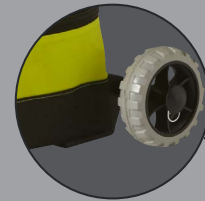

E-Z UP® VISTA™ INSTANT SHELTER®

E-Z GLIDE TRUSS WASHERS

Provide increased stability and E-Z set up

CLEAR SPAN CATHEDRAL CEILING

Provides increased headroom

REINFORCED FABRIC TOP CORNERS

Greater durability and longer lasting

HIGH-STRENGTH END CAPS

Heavy-duty end caps for greater durability

AUTO SLIDER® PULL-PIN

Improved Auto Slider® Pull-Pin for quick lock release

TOGGLE LEG ADJUSTMENT

Adjustable legs with 3 height options

SPECIFICATIONS

UPGRADED ROLLER BAG

SIZE	10'x10' (3.0 m x 3.0 m)	12'x12' (3.7 m x 3.7 m)
FRAME	Powder-Coated Steel	Powder-Coated Steel
TOP FABRIC	Recreational Grade Fabric	Recreational Grade Fabric
PRODUCT INCLUDES	Fabric Top, Folding Frame, Roller Bag and Spike Kit	Fabric Top, Folding Frame, Roller Bag and Spike Kit
ITEM WEIGHT	31 lbs. (14.0 kg)	36 lbs. (16.3 kg)
BOX DIMENSIONS	56.13" L x 8.38" W x 7.38" H (1.4 m x 21 cm x 19 cm)	62.3" L x 8.8" W x 7.38" H (1.6 m x 21 cm x 19 cm)
SHIPPING WEIGHT	36 lbs. (16.3 kg)	41 lbs. (18.6 kg)
MAXIMUM PEAK HEIGHT	8' 11" (2.7 m)	9' 6" (2.9 m)
MAXIMUM HEADROOM	8' 11" (2.7 m)	9' 6" (2.9 m)
MAXIMUM VALANCE CLEARANCE HEIGHT	6' 5" (1.9 m)	6' 8" (2.0 m)
CUSTOM PRINTING	Imprint Available	Imprint Available
WARRANTY	3 Years	3 Years

RUBBERIZED SURE-GRIP HANDLES

New handle design makes it E-Z to roll your bag in comfort

HD WHEELS

High Density 2 Piece Wheels with wider axle for increased stability

E-Z GRAB ZIPPER PULL

Heavy-duty zipper & stylish zipper pull for E-Z open