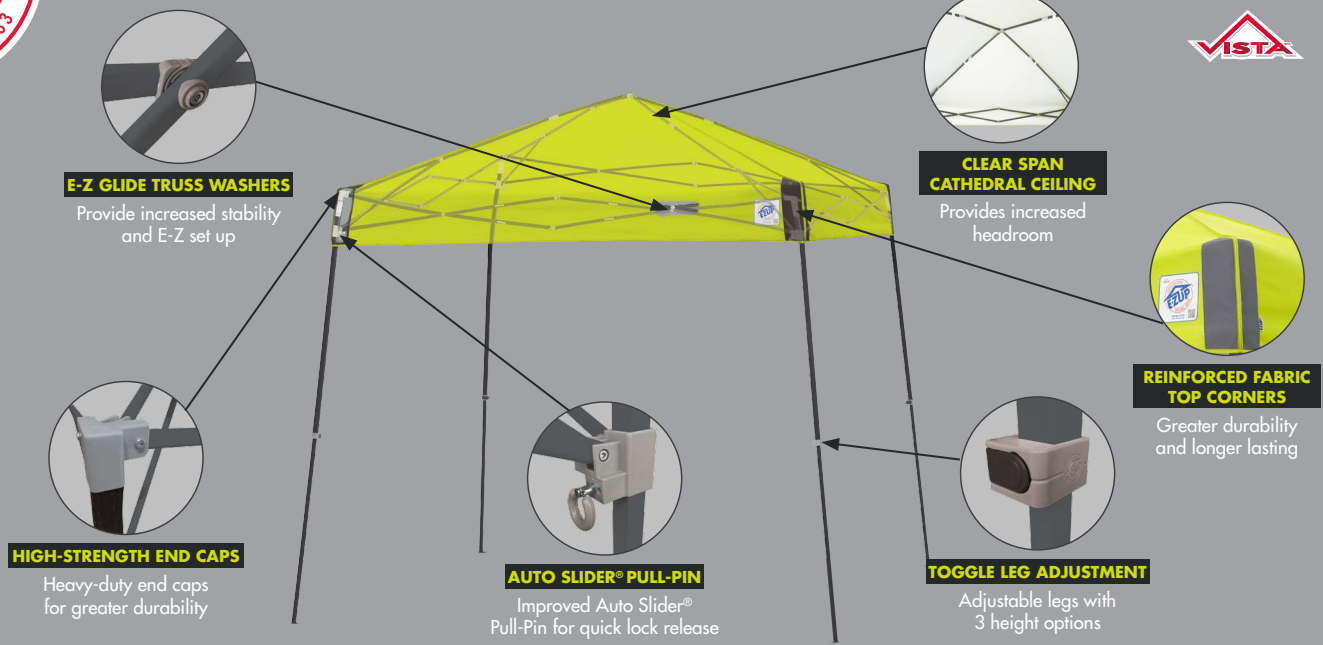

Royal Blue

SET UP IS AS E-Z AS 1, 2, 3...

6 DYNAMIC COLOR COMBINATIONS

Splash

Steel Orange

Steel Gray

Limeade

Punch

E-Z UP® VISTA™ INSTANT SHELTER®

E-Z GLIDE TRUSS WASHERS

Provide increased stability and E-Z set up

CLEAR SPAN CATHEDRAL CEILING

Provides increased headroom

REINFORCED FABRIC TOP CORNERS

Greater durability and longer lasting

HIGH-STRENGTH END CAPS

Heavy-duty end caps for greater durability

AUTO SLIDER® PULL-PIN

Improved Auto Slider® Pull-Pin for quick lock release

TOGGLE LEG ADJUSTMENT

Adjustable legs with 3 height options

SPECIFICATIONS

RUBBERIZED SURE-GRIP HANDLES

New handle design makes it E-Z to roll your bag in comfort

HD WHEELS

High Density 2 Piece Wheels with wider axle for increased stability

E-Z GRAB ZIPPER PULL

Heavy-duty zipper & stylish zipper pull for E-Z open